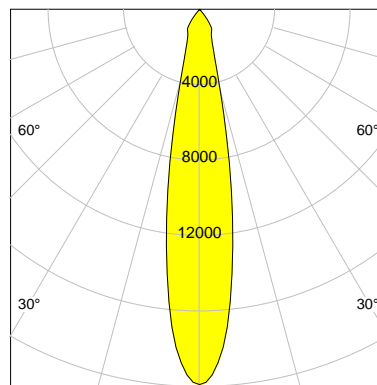

REFLECTOR

Technology	ULTRA
Material	Miro 8 Silver
FWHM	20°
FWTM	40°