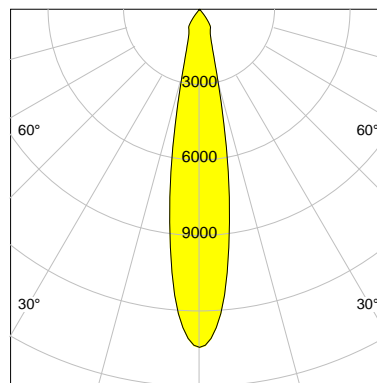

REFLECTOR

Technology	ULTRA
Material	Miro 8 Silver
FWHM	20°
FWTM	40°