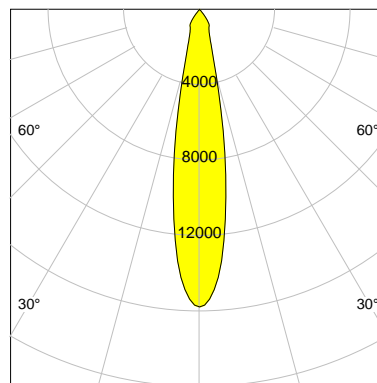

REFLECTOR

Technology	ULTRA
Material	Miro 8 Silver
FWHM	20°
FWTM	40°