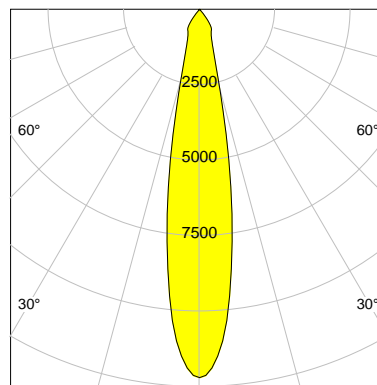

REFLECTOR

Technology	ULTRA
Material	Miro 8 Silver
FWHM	20°
FWTM	40°