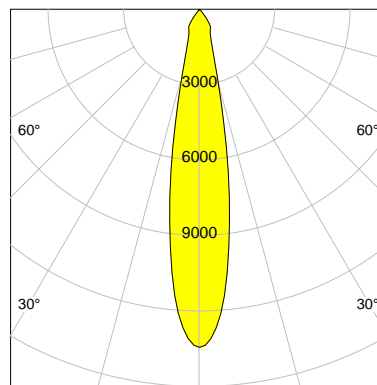

REFLECTOR

Technology	ULTRA
Material	Miro 8 Silver
FWHM	20°
FWTM	40°