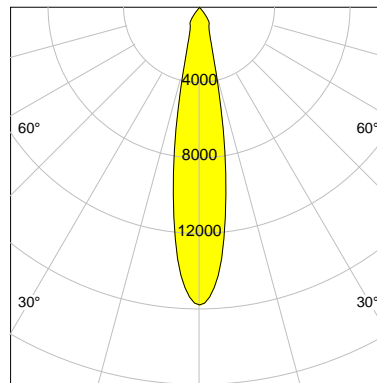

REFLECTOR

Technology	ULTRA
Material	Miro 8 Silver
FWHM	20°
FWTM	40°