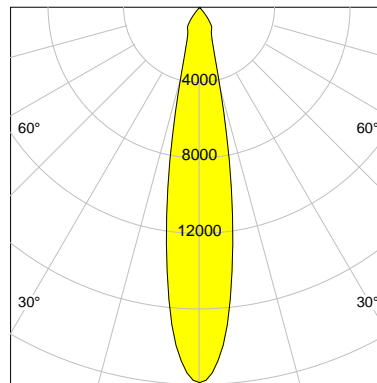

REFLECTOR

Technology	ULTRA
Material	Miro 8 Silver
FWHM	20°
FWTM	40°