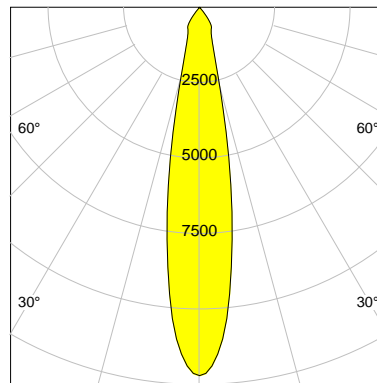

REFLECTOR

Technology	ULTRA
Material	Miro 8 Silver
FWHM	20°
FWTM	40°