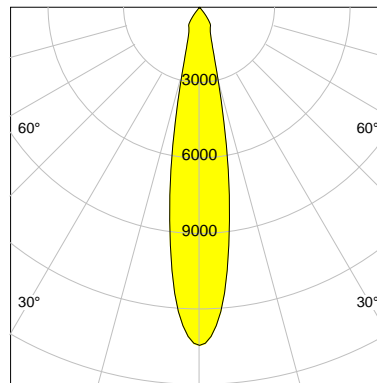

REFLECTOR

Technology	ULTRA
Material	Miro 8 Silver
FWHM	20°
FWTM	40°