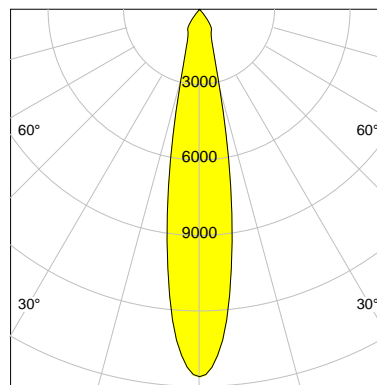

REFLECTOR

Technology	ULTRA
Material	Miro 8 Silver
FWHM	20°
FWTM	40°