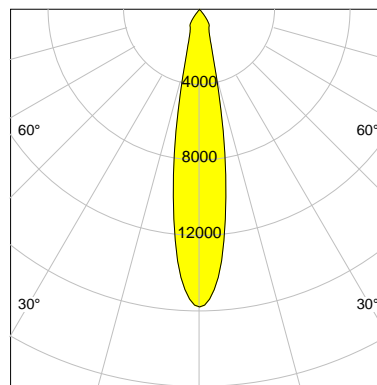

REFLECTOR

Technology	ULTRA
Material	Miro 8 Silver
FWHM	20°
FWTM	40°