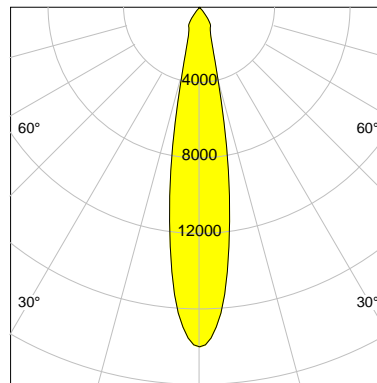

REFLECTOR

Technology	ULTRA
Material	Miro 8 Silver
FWHM	20°
FWTM	40°