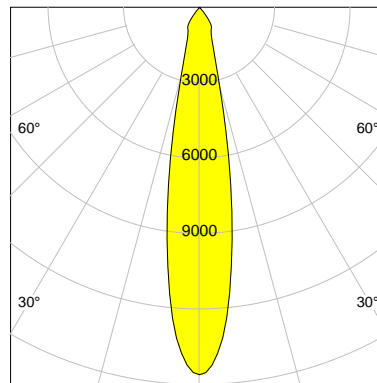

REFLECTOR

Technology	ULTRA
Material	Miro 8 Silver
FWHM	20°
FWTM	40°