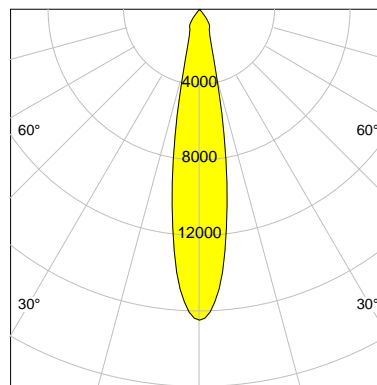

REFLECTOR

Technology	ULTRA
Material	Miro 8 Silver
FWHM	20°
FWTM	40°