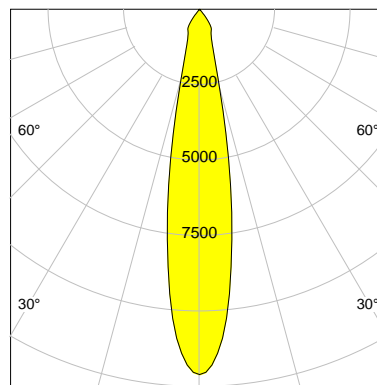

REFLECTOR

Technology	ULTRA
Material	Miro 8 Silver
FWHM	20°
FWTM	40°