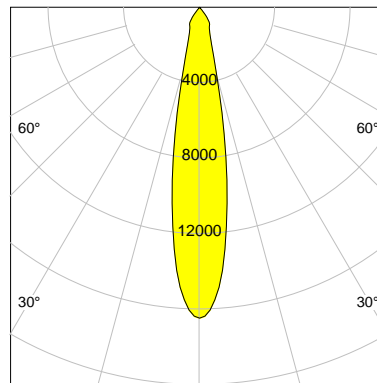

REFLECTOR

Technology	ULTRA
Material	Miro 8 Silver
FWHM	20°
FWTM	40°