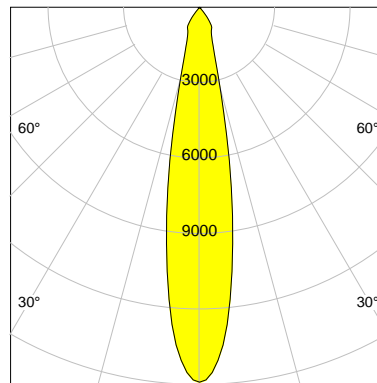

REFLECTOR

Technology	ULTRA
Material	Miro 8 Silver
FWHM	20°
FWTM	40°