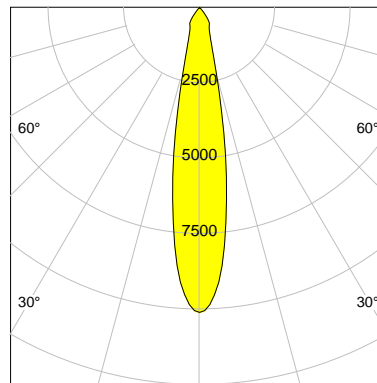

REFLECTOR

Technology	ULTRA
Material	Miro 8 Silver
FWHM	20°
FWTM	40°