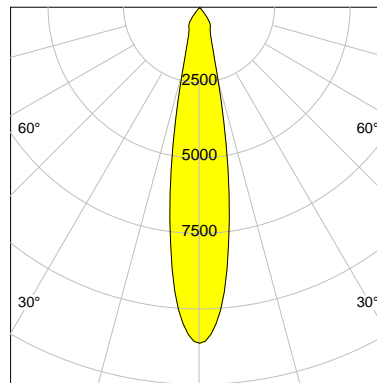

REFLECTOR

Technology	ULTRA
Material	Miro 8 Silver
FWHM	20°
FWTM	40°