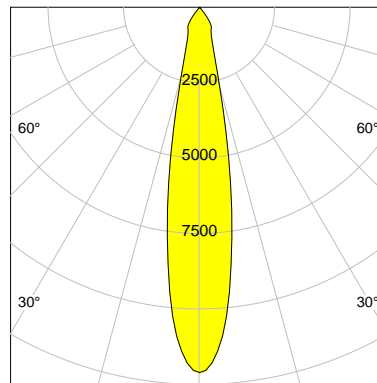

REFLECTOR

Technology	ULTRA
Material	Miro 8 Silver
FWHM	20°
FWTM	40°