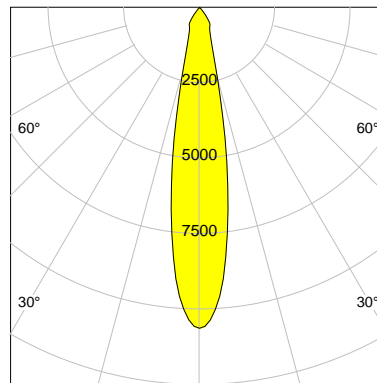

REFLECTOR

Technology	ULTRA
Material	Miro 8 Silver
FWHM	20°
FWTM	40°