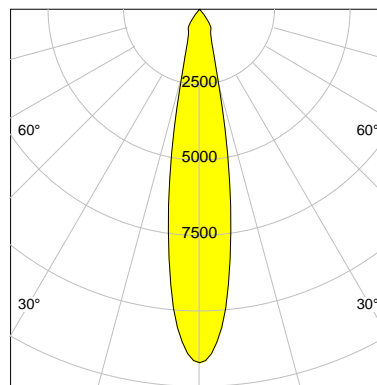

REFLECTOR

Technology	ULTRA
Material	Miro 8 Silver
FWHM	20°
FWTM	40°