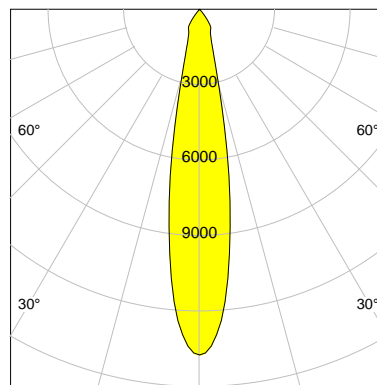

REFLECTOR

Technology	ULTRA
Material	Miro 8 Silver
FWHM	20°
FWTM	40°