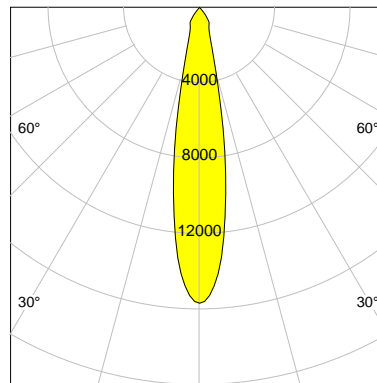

REFLECTOR

Technology	ULTRA
Material	Miro 8 Silver
FWHM	20°
FWTM	40°