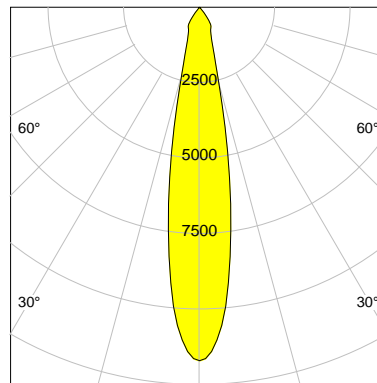

REFLECTOR

Technology	ULTRA
Material	Miro 8 Silver
FWHM	20°
FWTM	40°