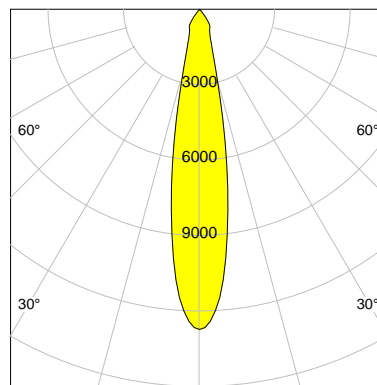

REFLECTOR

Technology	ULTRA
Material	Miro 8 Silver
FWHM	20°
FWTM	40°