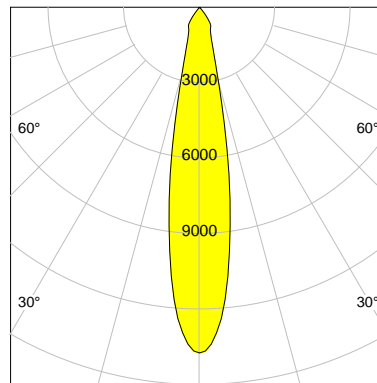

REFLECTOR

Technology	ULTRA
Material	Miro 8 Silver
FWHM	20°
FWTM	40°