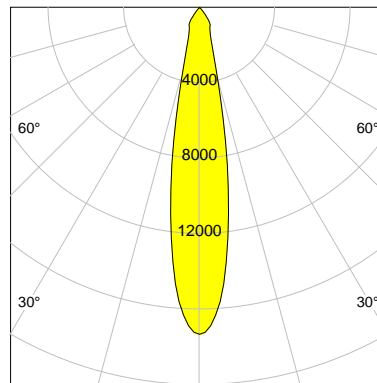

REFLECTOR

Technology	ULTRA
Material	Miro 8 Silver
FWHM	20°
FWTM	40°