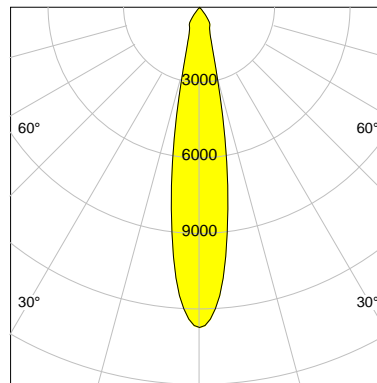

REFLECTOR

Technology	ULTRA
Material	Miro 8 Silver
FWHM	20°
FWTM	40°