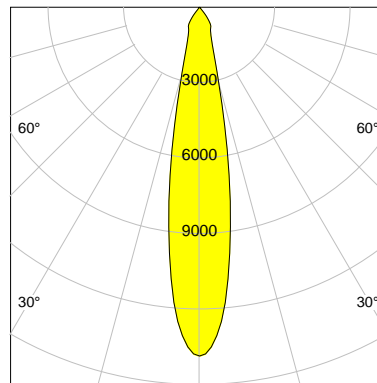

REFLECTOR

Technology	ULTRA
Material	Miro 8 Silver
FWHM	20°
FWTM	40°