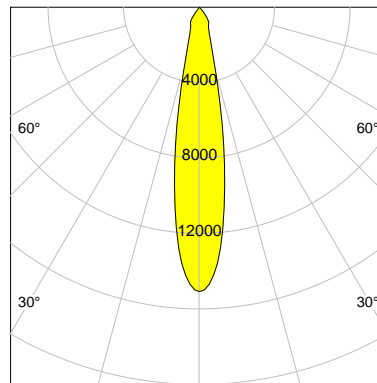

REFLECTOR

Technology	ULTRA
Material	Miro 8 Silver
FWHM	20°
FWTM	40°