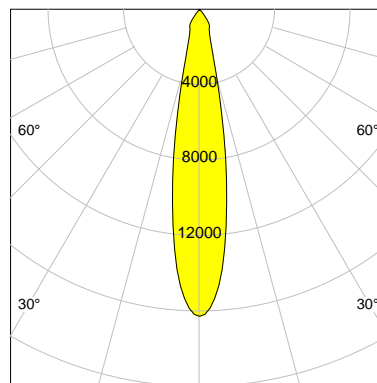

REFLECTOR

Technology	ULTRA
Material	Miro 8 Silver
FWHM	20°
FWTM	40°