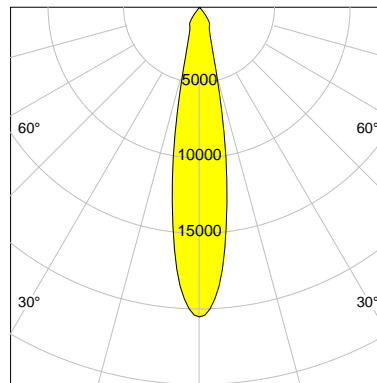

REFLECTOR

Technology	ULTRA
Material	Miro 8 Silver
FWHM	20°
FWTM	40°