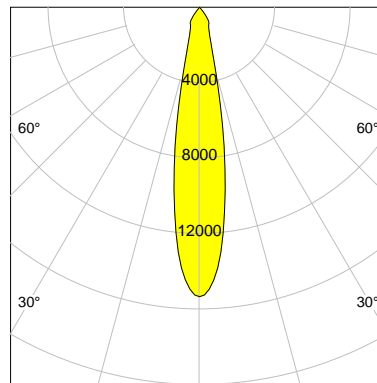

REFLECTOR

Technology	ULTRA
Material	Miro 8 Silver
FWHM	20°
FWTM	40°