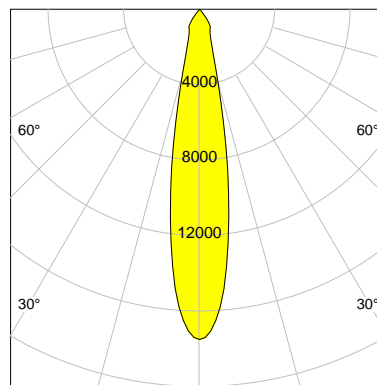

REFLECTOR

Technology	ULTRA
Material	Miro 8 Silver
FWHM	20°
FWTM	40°