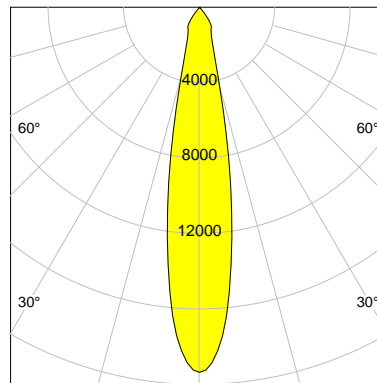

REFLECTOR

Technology	ULTRA
Material	Miro 8 Silver
FWHM	20°
FWTM	40°