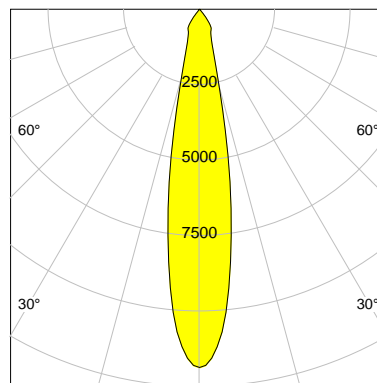

REFLECTOR

Technology	ULTRA
Material	Miro 8 Silver
FWHM	20°
FWTM	40°