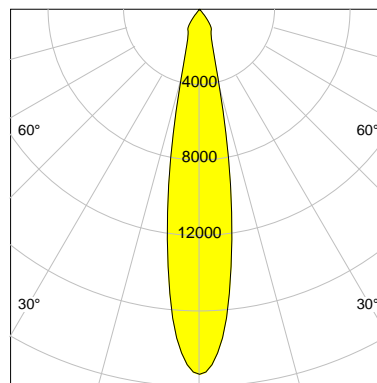

REFLECTOR

Technology	ULTRA
Material	Miro 8 Silver
FWHM	20°
FWTM	40°