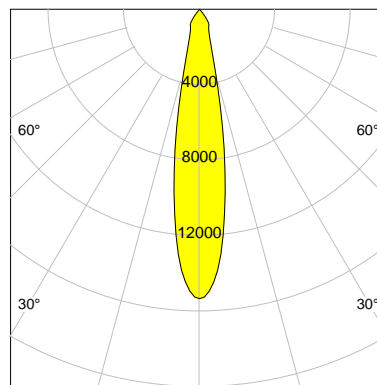

REFLECTOR

Technology	ULTRA
Material	Miro 8 Silver
FWHM	20°
FWTM	40°