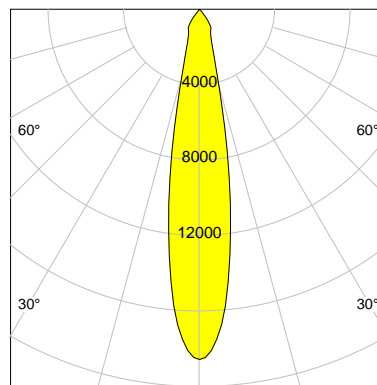

REFLECTOR

Technology	ULTRA
Material	Miro 8 Silver
FWHM	20°
FWTM	40°