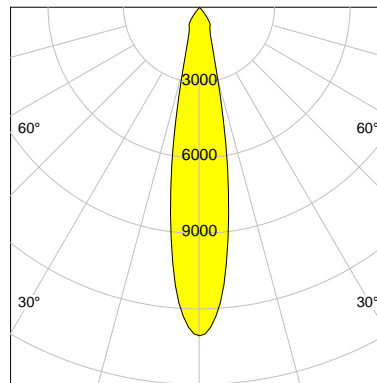

REFLECTOR

Technology	ULTRA
Material	Miro 8 Silver
FWHM	20°
FWTM	40°