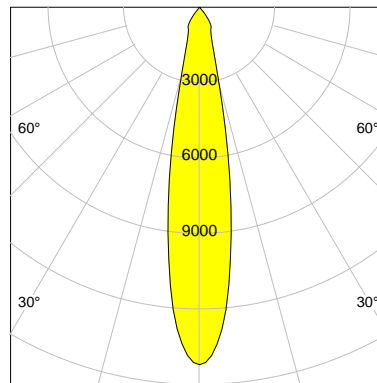

REFLECTOR

Technology	ULTRA
Material	Miro 8 Silver
FWHM	20°
FWTM	40°