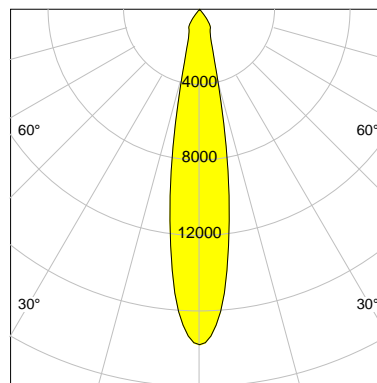

REFLECTOR

Technology	ULTRA
Material	Miro 8 Silver
FWHM	20°
FWTM	40°