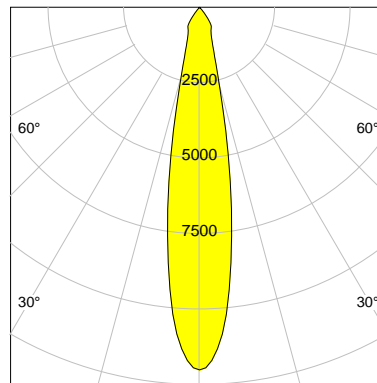

REFLECTOR

Technology	ULTRA
Material	Miro 8 Silver
FWHM	20°
FWTM	40°