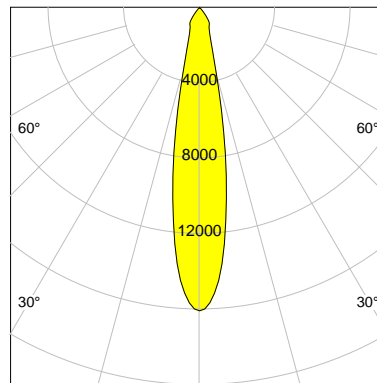

REFLECTOR

Technology	ULTRA
Material	Miro 8 Silver
FWHM	20°
FWTM	40°