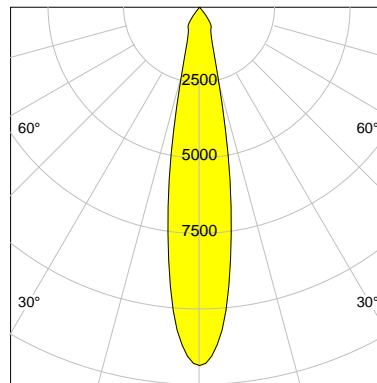

REFLECTOR

Technology	ULTRA
Material	Miro 8 Silver
FWHM	20°
FWTM	40°