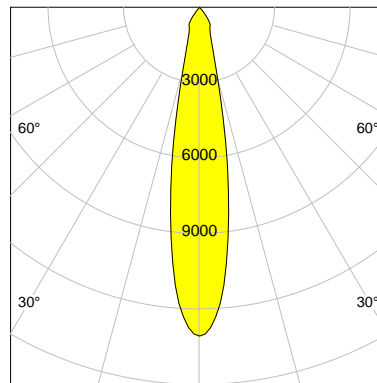

REFLECTOR

Technology	ULTRA
Material	Miro 8 Silver
FWHM	20°
FWTM	40°