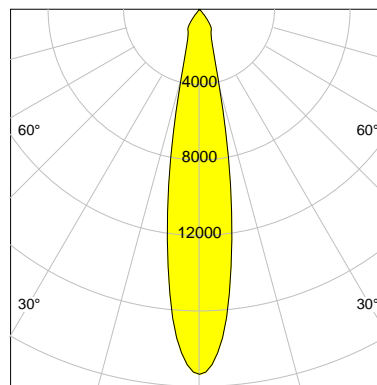

REFLECTOR

Technology	ULTRA
Material	Miro 8 Silver
FWHM	20°
FWTM	40°