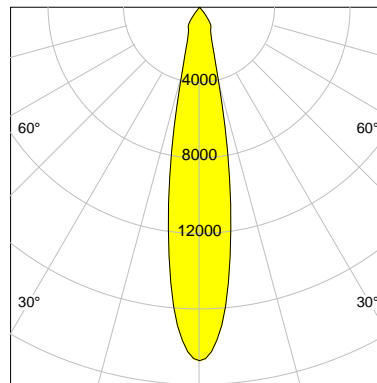

REFLECTOR

Technology	ULTRA
Material	Miro 8 Silver
FWHM	20°
FWTM	40°