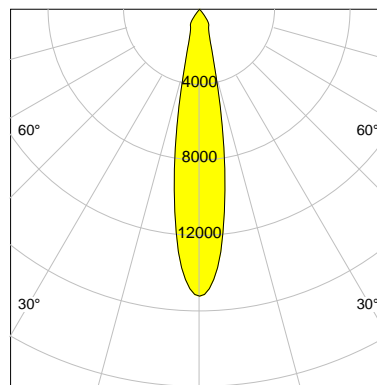

REFLECTOR

Technology	ULTRA
Material	Miro 8 Silver
FWHM	20°
FWTM	40°